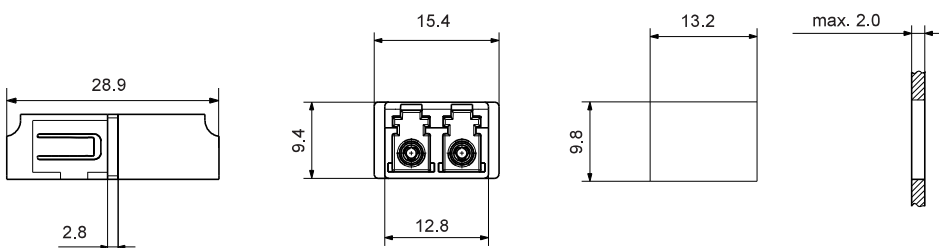

Installation dimensions