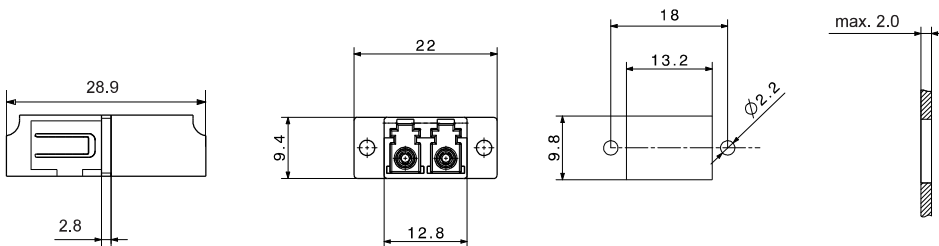

Data Sheet s4u® LC Duplex Adapter with 2-hole flange

- 2-hole flange for screw mounting
- integrated metal latches for snap mounting
- SC cut-out compatible
- ceramic precision alignment sleeve

Installation dimensions

Order information

Order Code	Description	Color	Packing
AD-LC-DX-2HM-GRN	Fiber Optic Adapter LC/SM APC Duplex, SC-shape, 2-hole flange	green	100
AD-LC-DX-2HM-BLU	Fiber Optic Adapter LC/SM UPC Duplex, SC-shape, 2-hole flange	blue	100
AD-LC-DX-2HM-AQU	Fiber Optic Adapter LC/MM OM3 Duplex, SC-shape, 2-hole flange	aqua	100
AD-LC-DX-2HM-VIO	Fiber Optic Adapter LC/MM OM4 Duplex, SC-shape, 2-hole flange	violet	100

Data Sheet s4u® LC Duplex Adapter with short flange

- short flange for high density applications
- integrated metal latches for snap mounting
- SC cut-out compatible
- ceramic precision alignment sleeve