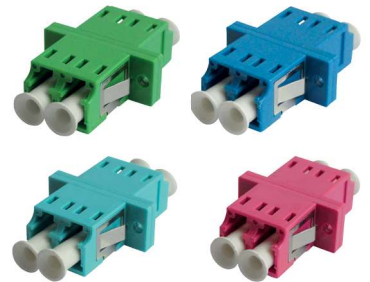

Data Sheet s4u® LC Duplex Adapter with 2-hole flange

- 2-hole flange for screw mounting
- integrated metal latches for snap mounting
- SC cut-out compatible
- ceramic precision alignment sleeve

Installation dimensions

Order information

Order Code	Description	Color	Packing
AD-LC-DX-2HM-GRN	Fiber Optic Adapter LC/SM APC Duplex, SC-shape, 2-hole flange	green	100
AD-LC-DX-2HM-BLU	Fiber Optic Adapter LC/SM UPC Duplex, SC-shape, 2-hole flange	blue	100
AD-LC-DX-2HM-AQU	Fiber Optic Adapter LC/MM OM3 Duplex, SC-shape, 2-hole flange	aqua	100
AD-LC-DX-2HM-VIO	Fiber Optic Adapter LC/MM OM4 Duplex, SC-shape, 2-hole flange	violet	100

Data Sheet s4u® LC Duplex Adapter with short flange

- short flange for high density applications
- integrated metal latches for snap mounting
- SC cut-out compatible
- ceramic precision alignment sleeve

Installation dimensions

Order information

Order Code	Description	Color	Packing
AD-LC-DX-SFM-GRN	Fiber Optic Adapter LC/SM APC Duplex, SC-shape, short flange	green	100
AD-LC-DX-SFM-BLU	Fiber Optic Adapter LC/SM UPC Duplex, SC-shape, short flange	blue	100
AD-LC-DX-SFM-AQU	Fiber Optic Adapter LC/MM OM3 Duplex, SC-shape, short flange	aqua	100
AD-LC-DX-SFM-VIO	Fiber Optic Adapter LC/MM OM4 Duplex, SC-shape, short flange	violet	100